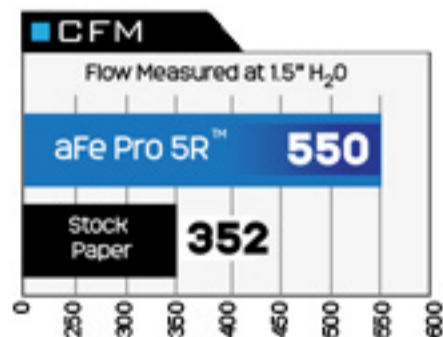

FOR MAXIMUM AIRFLOW

- **FOR PERFORMANCE-MINDED CUSTOMERS**
- **MAXIMUM AIRFLOW FOR MAXIMUM POWER PERFORMANCE**
- **THE HIGHEST AIR FLOW PROGRESSIVE-MEDIA FILTER AVAILABLE**

5 layers of progressively finer medical-grade cotton gauze

FEATURE

Maximum airflow, maximum gains

Progressive filtration with protection and performance

BENEFIT

Pro 5R provides the highest airflow levels for the largest gains in horsepower and torque for times when performance is everything