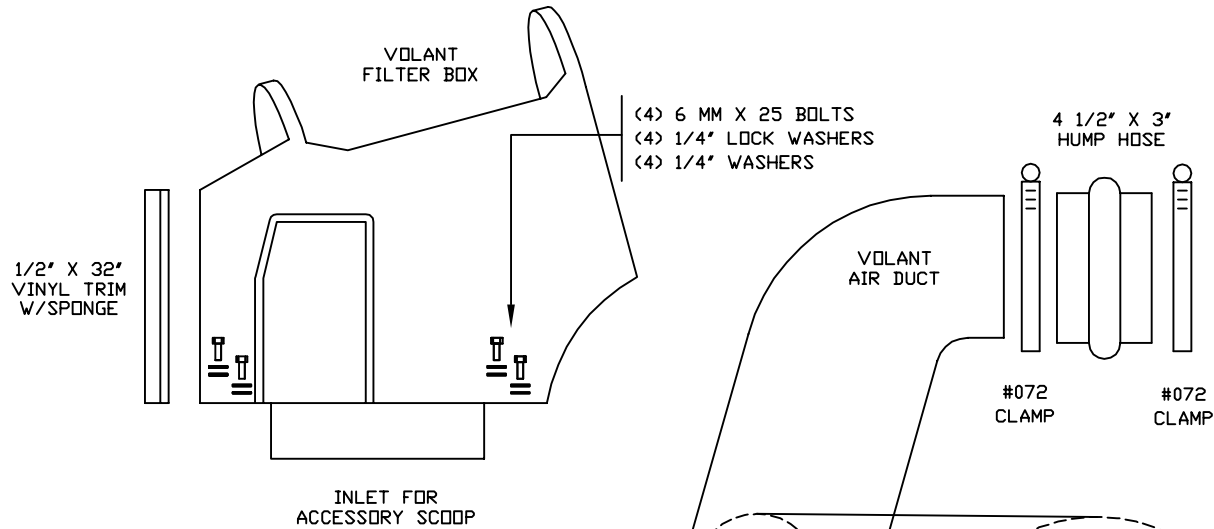

VOLANT AIR INTAKE SYSTEMS  
 PART NO.: 150666  
 INSTALLATION INSTRUCTIONS  
 WWW.VOLANTPERFORMANCE.COM  
 TECH SUPPORT: (909) 476-7225

150666 PARTS LIST		4	1/4" RUBBER WASHERS
1	VOLANT FILTER BOX	2	4 MM X 10 SCREWS
1	VOLANT FILTER BOX LID	3	1/4"-20 BOLTS
1	VOLANT AIR DUCT	4	6 MM X 25 BOLTS
1	POWERCORE FILTER W/CLAMP	7	1/4" LOCK WASHERS
2	#072 CLAMPS	7	1/4" WASHERS
1	4 1/2" X 3" HUMPH HOSE	1	1/2" X 32" VINYL TRIM
4	1/4"-20 TRUSS HEAD SCREWS	1	SENSOR GASKET

SIDE VIEW

TOP VIEW